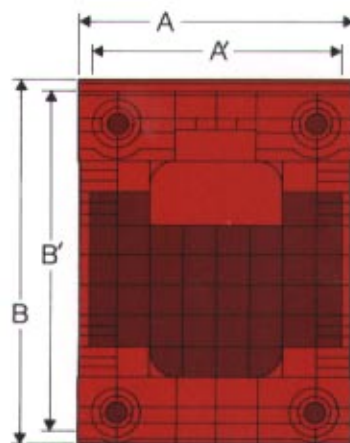

SPECIFICATIONS

DIMENSIONS:

Outside

A 11.875"
B 15.813"

Inside

A' 10.750" (bottom) 10.875" (top)
B' 14.813"

CONSTRUCTION:

Injection molded, one piece design.

MATERIAL:

Virgin prime resin, high density polyethylene.

CAPACITY:

(1) 5-gallon bottle.

WEIGHT:

5.9 lbs.

COLORS:

All standard colors available. Hot-stamped or embossed graphics.

SIDE VIEW

TOP VIEW

REHRIG PACIFIC

Atlanta, GA 30340
100 Piedmont Ct.
(404) 448-4861

Dallas, TX 75247
625 W. Mockingbird Ln.
(214) 631-7943

Los Angeles, CA 90023
4010 E. 26th Street
(213) 262-5145

Chicago, IL 60031
1850 Northwestern Ave.
(312) 249-1505