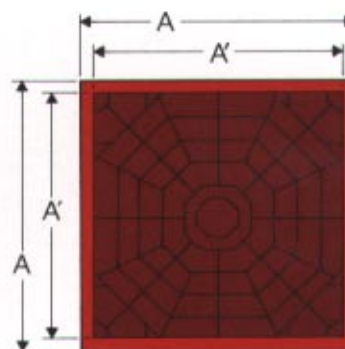

SPECIFICATIONS

DIMENSIONS:

Outside

A 11.875"
B 15.813"

Inside

A' 10.750" (bottom) 10.875" (top)
B' 14.813"

CONSTRUCTION:

Injection molded, one piece design.

SIDE VIEW

TOP VIEW

REHRIG PACIFIC

Atlanta, GA 30340
100 Piedmont Ct.
(404) 448-4861

Dallas, TX 75247
625 W. Mockingbird Ln.
(214) 631-7943

Los Angeles, CA 90023
4010 E. 26th Street
(213) 262-5145

Chicago, IL 60031
1850 Northwestern Ave.
(312) 249-1505