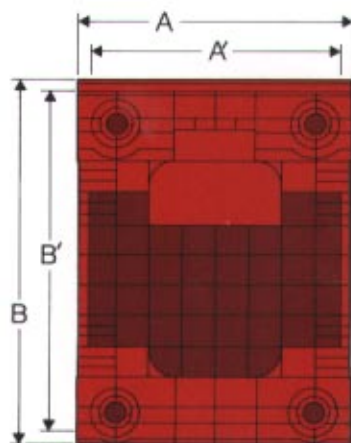

SPECIFICATIONS

DIMENSIONS:

Outside

A 11.875"
B 15.813"

Inside

A' 10.750" (bottom) 10.875" (top)
B' 14.813"

CONSTRUCTION:

Injection molded, one piece design.

MATERIAL:

Virgin prime resin, high density polyethylene.

CAPACITY:

(1) 5-gallon bottle.

WEIGHT:

5.9 lbs.

COLORS:

All standard colors available. Hot-stamped or embossed graphics.

SIDE VIEW

TOP VIEW

REHRIG PACIFIC

Atlanta, GA 30340
100 Piedmont Ct.
(404) 448-4861

Dallas, TX 75247
625 W. Mockingbird Ln.
(214) 631-7943

Los Angeles, CA 90023
4010 E. 26th Street
(213) 262-5145

Chicago, IL 60031
1850 Northwestern Ave.
(312) 249-1505