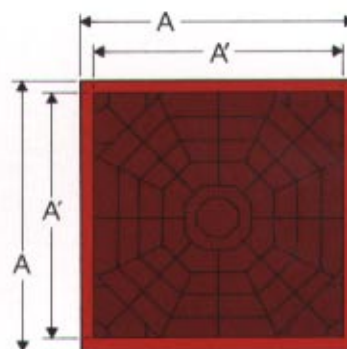

SPECIFICATIONS

DIMENSIONS:

Outside

A 11.875"
B 15.813"

Inside

A' 10.750" (bottom) 10.875" (top)
B' 14.813"

CONSTRUCTION:

Injection molded, one piece design.

SIDE VIEW

TOP VIEW

REHRIG PACIFIC

Atlanta, GA 30340
100 Piedmont Ct.
(404) 448-4861

Dallas, TX 75247
625 W. Mockingbird Ln.
(214) 631-7943

Los Angeles, CA 90023
4010 E. 26th Street
(213) 262-5145

Chicago, IL 60031
1850 Northwestern Ave.
(312) 249-1505