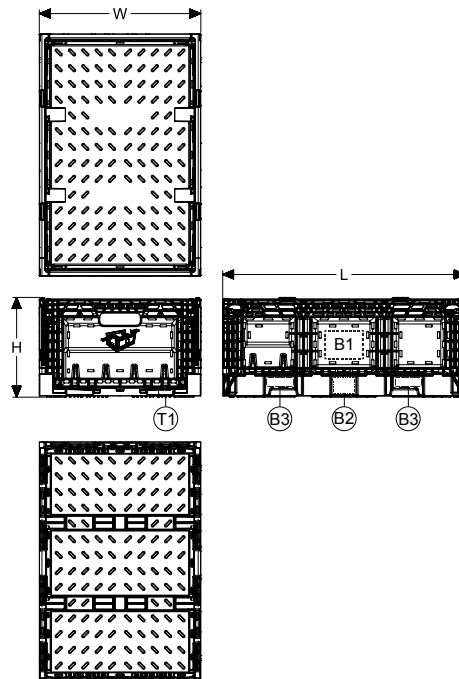

# RPC 6423 XS

Specifications	MM/KG	IN/LB
External Length (L)	600	23.6
External Width (W)	400	15.8
External Height (H)	245	9.6
Internal Length	570	22.4
Internal Width	370	14.5
Internal Height	235	9.2
Stack Increment	53	2.1
Weight	2.02	4.45
53' Trailer Quantity	6,600	

Decoration Areas	WIDTH (IN)	HEIGHT (IN)
Base Short Wall Barcode (T1)	1.5	0.5
Long Wall Brand (B1)	3.75	2.75
Base Long Wall Brand - Middle (B2)	2.0	0.75
Base Long Wall Brand - Left & Right (B3)	2.5	0.75

## Features & Benefits

- Versatile multipurpose container for almost any material handling application
- Reusable container reduces product shrink, reduces total packaging costs and eliminates disposal costs associated with one-way containers
- Ergonomically designed handle reduces strain and maximizes comfort
- Folding design reduces storage capacity for empty containers
- Stacking interlock and FBA tabs coupled with cross stacking feature provides enhanced stability during transit over traditional packaging
- Strong, durable latches designed for stable handling during transportation
- Scalloped interior maximizes volume while protecting delicate product
- Enhanced ventilation improves cooling time for perishable products
- Exterior base rib structure provides continuous surface, promoting seamless compatibility with automated conveyance
- Material: FDA approved food grade polypropylene provides the strength and durability needed for multiple applications
- Color: Available in standard black or other FDA approved non-heavy metal (NHM) colors. Metal detectable colors are available for compatibility with metal part detection systems
- Decoration: Multiple customer specific decoration combinations possible with hot stamp locations on the short wall and base
- Molded in Logos: Customer specific decorations available on the short wall
- Tracking: Optional barcode and RFID tag locations on the short wall to integrate with Rehrig technology offering