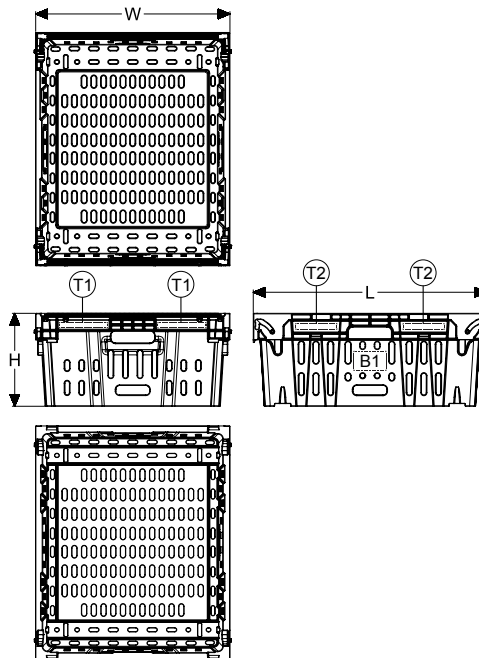

4-Down Imperial Swing Bar Tote

Features & Benefits

- Four crates per layer on 40" x 48" pallet with no overhang
- Three bar positions - two stacking, one nesting
- Reinforced nylon bars allow for integration into metal-free environment
- Areas located in the center of each long wall for molded-in logos or text
- Bar code or RFID sticker areas are located on each short wall
- Textured label areas on each wall aids in the clean removal of adhesive labels
- Handles on all four walls optimize ergonomics and ease of use
- Cut-out areas on the top rim provide access to bale arms for automated handling equipment
- Well ventilated sidewalls and bottom for fast, uniform chilling when stacked
- Smooth interior is package and produce friendly eliminating snags and reducing bruising in transit
- Material: FDA approved food grade polypropylene provides the strength and durability needed for multiple applications
- Color: Available in FDA approved non-heavy metal (NHM) colors. Metal detectable colors are available for compatibility with metal part detection systems
- Decoration: Multiple customer specific decoration combinations possible with hot stamp locations on the short wall and long wall
- Tracking: Bar code labels or RFID tags

| Specifications | IN/LB | MM/KG |
|---------------------------------------|-------|-------|
| External Length (L) | 24.2 | 615 |
| External Width (W) | 20.0 | 508 |
| External Height (H) | 9.6 | 244 |
| Internal Length | 22.8 | 579 |
| Internal Width | 18.6 | 472 |
| Internal Height | 9.3 | 236 |
| Weight | 5.2 | 2.36 |
| Stack Increment | 2.7 | 69 |
| Internal Stack Height - High Position | 8.6 | 218 |
| Internal Stack Height - Low Position | 5.0 | 127 |
| 53' Truckload Quantity | 3,960 | |