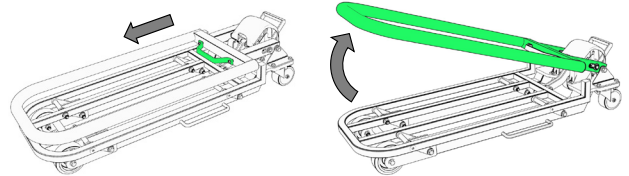

Duo Merch Sled & Hybrid Merch Sled Quick Start Guide

Fold/Unfold

UNFOLD: Pull up on lower handle and lift handlebar vertical

FOLD: Pull up on lower handle and return handle flat

Lifting

1. Fully engage pallet
2. Pull handle downwards until a click is heard
3. Return handle vertical
4. Pull handle downwards until a click is heard
5. Return handle vertical

Lowering

1. Press down foot pedal
2. Pull handle downwards until a click is heard
3. Return handle vertical
4. Press down foot pedal
5. Pull handle downwards until a click is heard
6. Return handle vertical
7. Keep handle vertical while removing sled from under pallet