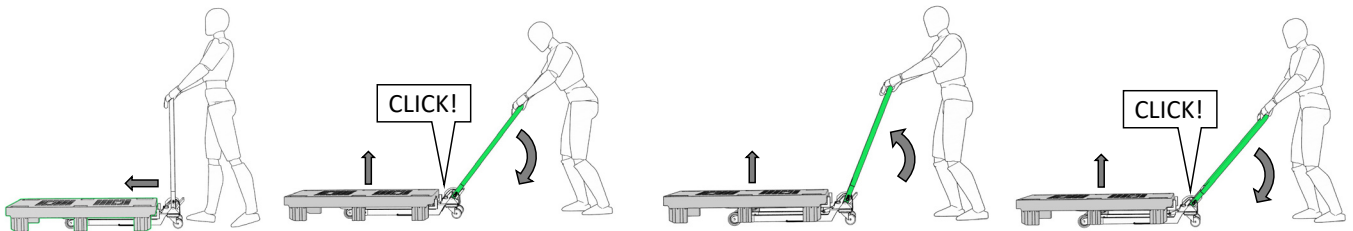

Duo Merch Sled & Hybrid Merch Sled Quick Start Guide

Fold/Unfold

UNFOLD: Pull up on lower handle and lift handlebar vertical

FOLD: Pull up on lower handle and return handle flat

Lifting

1. Fully engage pallet
2. Pull handle downwards until a click is heard
3. Return handle vertical
4. Pull handle downwards until a click is heard
5. Return handle vertical

Lowering

1. Press down foot pedal
2. Pull handle downwards until a click is heard
3. Return handle vertical
4. Press down foot pedal
5. Pull handle downwards until a click is heard
6. Return handle vertical
7. Keep handle vertical while removing sled from under pallet