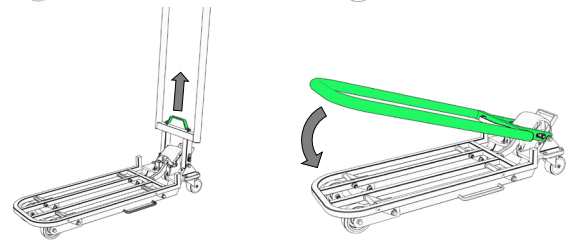

Duo Merch Sled & Hybrid Merch Sled Quick Start Guide

Fold/Unfold

UNFOLD: Pull up on lower handle and lift handlebar vertical

FOLD: Pull up on lower handle and return handle flat

Lifting

1. Fully engage pallet
2. Pull handle downwards until a click is heard
3. Return handle vertical
4. Pull handle downwards until a click is heard
5. Return handle vertical

Lowering

1. Press down foot pedal
2. Pull handle downwards until a click is heard
3. Return handle vertical
4. Press down foot pedal
5. Pull handle downwards until a click is heard
6. Return handle vertical
7. Keep handle vertical while removing sled from under pallet